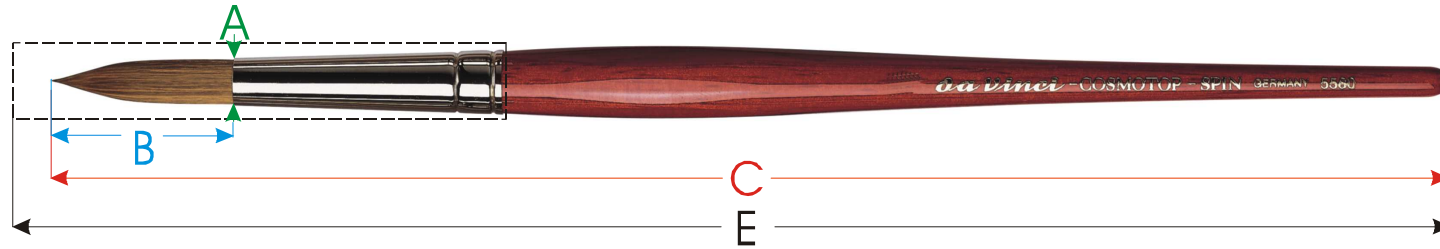

da Vinci Masstabelle Serie 5580 *da Vinci* Index Series 5580 *da Vinci* Tableau Série 5580 *da Vinci* Tabella di dimensioni serie 5580

| | 3/0 | 2/0 | 0 | 1 | 2 | 3 | 4 | 5 | 6 | 8 | 10 | 12 | 14 | 16 | 18 | 20 | 22 | 24 | 26 | 30 | 40 |
|----------|------|------|------|------|------|------|------|------|------|------|------|------|------|------|-------|-------|-------|-------|-------|-------|-------|
| A | 1,10 | 1,10 | 1,50 | 1,70 | 2,05 | 2,60 | 2,85 | 3,60 | 3,90 | 5,30 | 6,50 | 7,30 | 8,20 | 9,70 | 10,50 | 12,00 | 12,80 | 13,20 | 14,40 | 15,60 | 19,70 |
| B | 6,0 | 6,5 | 8,5 | 9,5 | 11,5 | 14,0 | 16,0 | 18,0 | 20,0 | 25,0 | 28,0 | 31,0 | 33,0 | 36,0 | 38,0 | 40,0 | 42,0 | 44,0 | 46,0 | 50,0 | 55,0 |
| C | 180 | 180 | 180 | 185 | 185 | 195 | 195 | 198 | 198 | 235 | 240 | 240 | 245 | 250 | 255 | 270 | 270 | 280 | 280 | 285 | 350 |
| D | 3,1 | 3,1 | 3,6 | 3,7 | 4,0 | 5,2 | 5,6 | 7,0 | 7,5 | 10,0 | 12,0 | 14,0 | 17,0 | 23,0 | 26,0 | 31,0 | 34,0 | 45,0 | 48,0 | 57,0 | 95,0 |
| E | 185 | 185 | 185 | 190 | 190 | 200 | 200 | 205 | 205 | 240 | 245 | 245 | 250 | 255 | 260 | 275 | 275 | 290 | 290 | 300 | 365 |

Legende:

A = Durchmesser des Pinselkörpers in mm
 B = Sichtbare Haarlänge in mm
 C = Gesamtlänge (ohne Schutzhülle) in mm
 D = Gesamtgewicht des Pinsels in Gramm
 E = Länge einschließlich der Schutzhülle in mm

Measurements:

A = Diametre of the brush body in mm
 B = Visible hair length in mm
 C = Total length (without protection cap) in mm
 D = Total weight of the brush in gramme
 E = Length inclusive protection cap in mm

Mesures:

A = Diamètre du pinceau en mm
 B = Longueur du poil visible en mm
 C = Longueur total (sans tube) en mm
 D = Poids total du pinceau en gramme
 E = Longueur avec tube en mm

Leggenda:

A = Diametro del corpo del pennello in mm
 B = Lunghezza visibile dei peli in mm
 C = Lunghezza totale (senza tubi) in mm
 D = Peso totale del pennello in grammo
 E = Lunghezza totale tubo incluso