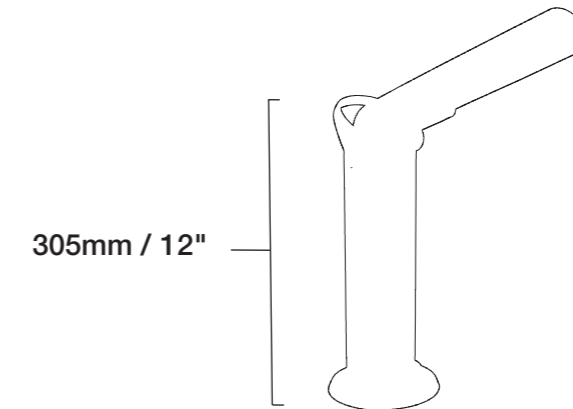

Twist Portable Lamp

D33700/33707 for UK
E33700/33707 for Europe
U33700/33707 for USA/Canada
A33700/33707 for Australia/NZ

Twist Portable Lamp

Technical information

| Replacement bulb/tube code | Daylight™ Light source | Tungsten Equivalent | Average Lumens | Average Lux (26cm) | Electronic Ballast | Height | Weight |
|--|------------------------|---------------------|----------------|--------------------|--------------------|--------------|------------------|
| D13626 for UK/Europe U13625 for USA/Canada A13626 for Australia/NZ | 13w (included) | 75w | 700lm | 2100 | yes | 305mm 12" | 1.34kg 3.0lbs |