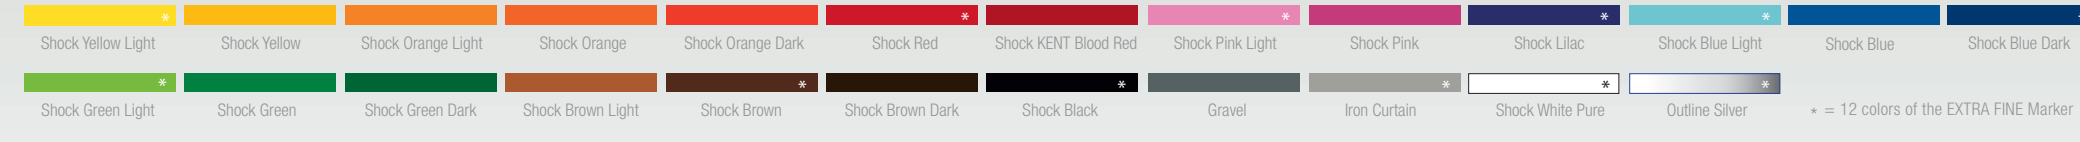

Due to a different paint base between ACRYLIC markers (water-based) and Montana GOLD spray paint (solvent-based), for best color matching results please apply a coat of Montana GOLD 400ml gloss varnish for one even finish!

ACRYLIC water-based 24 (Shock) colors | match to corresponding colors in the Montana GOLD spray paint series when sealed with varnish gloss | available as 15mm + FINE and EXTRA FINE Marker, 180ml and 25ml ACRYLIC paint Refills

Montana ACRYLIC Paint Quality characteristics:

- dilutable with water
- UV-resistant
- weatherproof
- replaceable tips
- high covering & quick drying
- interior and exterior use
- applicable with brush
- perfect for airbrush
- use on almost any surfaces
- high coverage
- available in Montana 24 (Shock) colors matching GOLD spray paint series*

* Due to a different paint base between ACRYLIC markers (water-based) and Montana GOLD spray paint (solvent-based), for best color matching results please apply a coat of Montana GOLD 400ml gloss varnish for one even finish

available replacement tips: 30mm, 50mm, 15mm, 6mm chisel and 2mm round (for FINE Marker), 0,7mm (for EXTRA FINE Marker)