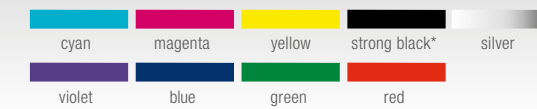

CONFORMS TO
ASTM D-4236

WWW.MONTANA-MARKERS.COM

The New BLACK alcohol-based INK Markers & Refills

German made quality INK markers & refills

The New Montana BLACK alcohol-based INK Markers

The new Montana BLACK alcohol-based INK Marker has 9 permanent and UV resistant INK colors. The INK is a low-viscosity classic dye ink. Each marker is filled with 20ml of INK which is delivered through the felt tip by a pump-system valve. All markers in the Montana BLACK INK Marker range are fully refillable with replaceable tips. Available in a 15mm Standard tip, an 8mm Round tip, and a 10mm Chisel tip. Refill with Montana BLACK alcohol-based INK Refills! Conforms to ASTM D-4236. Made in Germany!

The New Montana BLACK alcohol-based INK Refills

Featuring newly designed bottles with precise spout applicators, the new Montana 200ml + 25ml BLACK alcohol-based INKs are perfect in combination with the Montana Empty Markers, allowing clean and efficient refilling. Montana alcohol-based INK is available in 9 low-viscosity dye ink colors. The new Montana BLACK alcohol-based INK series is the premium Dye ink of choice for use in all empty marker types, and offers the infamous deep black color, "STRONG BLACK". Montana BLACK INK is an alcohol-based, permanent dye ink with maximum UV resistance. Can be applied to almost any surface.

Montana BLACK Marker and Refill INK color chart

*Color "Strong black" is also available in 200ml

The New Montana BLACK Empty Markers

The new Montana EMPTY Markers come with new straight shapes and special optimized valve systems. The Markers are suitable for all Montana inks and their special pump system (except Crusher) allows for optimum flow control. The tips are replaceable. Highest quality manufacturing. For best results, use with the alcohol-based Montana BLACK Paint and Refill INK. Available as 8mm/2mm round, 10mm/3mm chisel, 15mm standard and 10mm crusher.