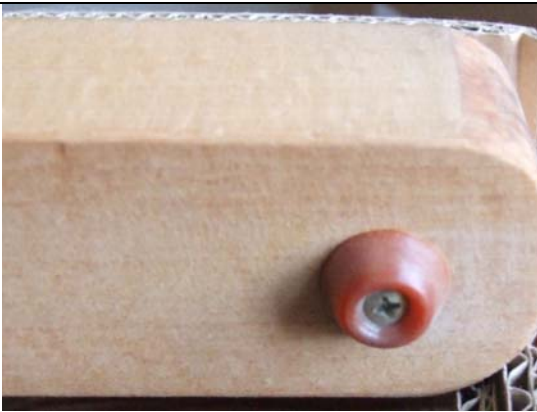

SHANNON 7006130

1.

Upper canvas support with black knob (~4.5cm incl knob) and backing plate

2. Black knob and backing plate placed behind mast to minimise movement. The plate is the same as used on canvas support. The black knob has a longer bolt. (5.2cm incl knob)

3. Black knob, black 'washer', bolt for side adjustment x 2 sets

4. Catch

5. Bolt, washer, fixed nut x 2 sets

6. Plastic feet x 4

Max Height 264mm

Lowest height 190mm